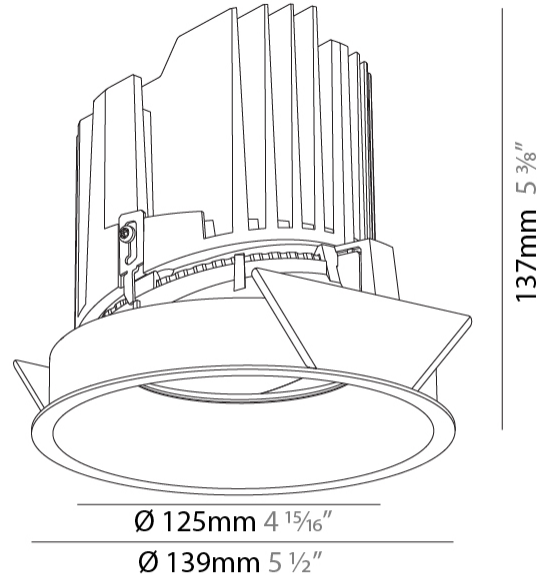

GENERAL

Series: Bioniq
 Subseries: Bioniq Round Semi Adjustable
 Brand: Prolicht
 Division: Architectural
 Mounting Type: Recessed
 Mounting Location: Ceiling
 Subcategory: Downlight

PHYSICAL

Shape: Round
 Diameter (mm): 139
 Diameter (in): 5 1/2
 Height (mm): 137
 Height (in): 5 3/8
 Ceiling Thickness (mm): 10 / 12.5 / 15
 Ceiling Thickness (in): 3/8 or 1/2 or 9/16
 Min. Recessing Depth (mm): 150
 Min. Recessing Depth (in): 5 7/8
 Light Distribution: Adjustable / Downlight
 Weight (kg): 0.814
 Weight (lbs): 1.79
 Fixture Finish: SSR / BKV / CWI / CRY / HAB / UFT / ITA / RUA / FTG / MYG / LOD / PUS / FRO / FUP / KIA / POP / BLS / SPG / MEY / GOH / GUM / CHC / COM / ABZ / JAG / OBR / MOS / ROR
 Fixture Material: Aluminum Die Cast
 Cut-out Measurements: 130mm / 5 1/8"

LED

Number of LEDs: 1
 Color Temperature (°K): 2700 / 3000 / 3500 / 4000
 Max. Delivered Lumen (lm): 870 / 970 / 1039 / 1060
 Nominal Lumen (lm): 960 / 1070 / 1156 / 1180
 CRI: >90 CRI
 Efficiency (%): 90.5
 Lamp Life (hrs): 50000

OPTICAL

Reflector°: 10
 Adjustability: Rotational 355°; Tilt 10°

RATINGS AND CERTIFICATIONS

Certified By: Certified for North American Standards
 IP rating: IP20

						
130mm 5 1/8"	150mm 5 7/8"	10 15mm 3/8" 9/16"	10°	355°		
						