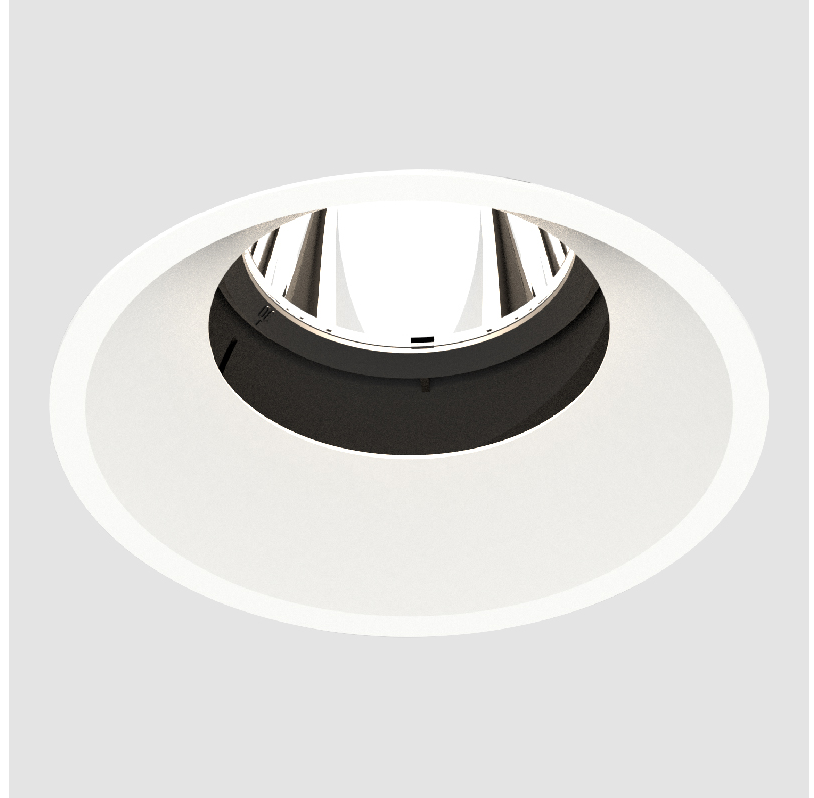

PHYSICAL

Shape: Round
Diameter (mm): 139
Diameter (in): 5 1/2
Height (mm): 137
Height (in): 5 3/8
Ceiling Thickness (mm): 10 / 12.5 / 15
Ceiling Thickness (in): 3/8 or 1/2 or 9/16
Min. Recessing Depth (mm): 150
Min. Recessing Depth (in): 5 7/8
Light Distribution: Adjustable / Downlight
Weight (kg): 0.814
Weight (lbs): 1.79
Fixture Finish: SSR / BKV / CWI / CRY / HAB / UFT / ITA / RUA / FTG / MYG / LOD / PUS / FRO / FUP / KIA / POP / BLS / SPG / MEY / GOH / GUM / CHC / COM / ABZ / JAG / OBR / MOS / ROR
Fixture Material: Aluminum Die Cast
Cut-out Measurements: 130mm / 5 1/8"

ELECTRICAL

Lamp Type: LED (Zhaga Standard)
Input Wattage (W): 13.2 / 16.5
Total Output Wattage (W): 12 / 14
Dimming: Tri-Mode (Non-Dimming and Phase Dimming (120Vac only) and 0-10V Dimming)
Driver Included: No
Driver Location: Recessed Housing
Driver Type: Constant Current - Universal
Driver Class: Class 2
Housing: See components
Input Voltage (V): 120 - 277
Constant Current (MA): 350

LED

Number of LEDs: 1
Color Temperature (°K): 2700 / 3000 / 3500 / 4000
Max. Delivered Lumen (lm): 870 / 970 / 1039 / 1060
Nominal Lumen (lm): 960 / 1070 / 1156 / 1180
CRI: >90 CRI
Efficiency (%): 90.5
Lamp Life (hrs): 50000

OPTICAL

Reflector°: 10
Adjustability: Rotational 355°; Tilt 10°

RATINGS AND CERTIFICATIONS

Certified By: Certified for North American Standards
IP rating: IP20

130mm 5 1/8"	150mm 5 7/8"	10 | 15mm 3/8" | 9/16"	10°	355°